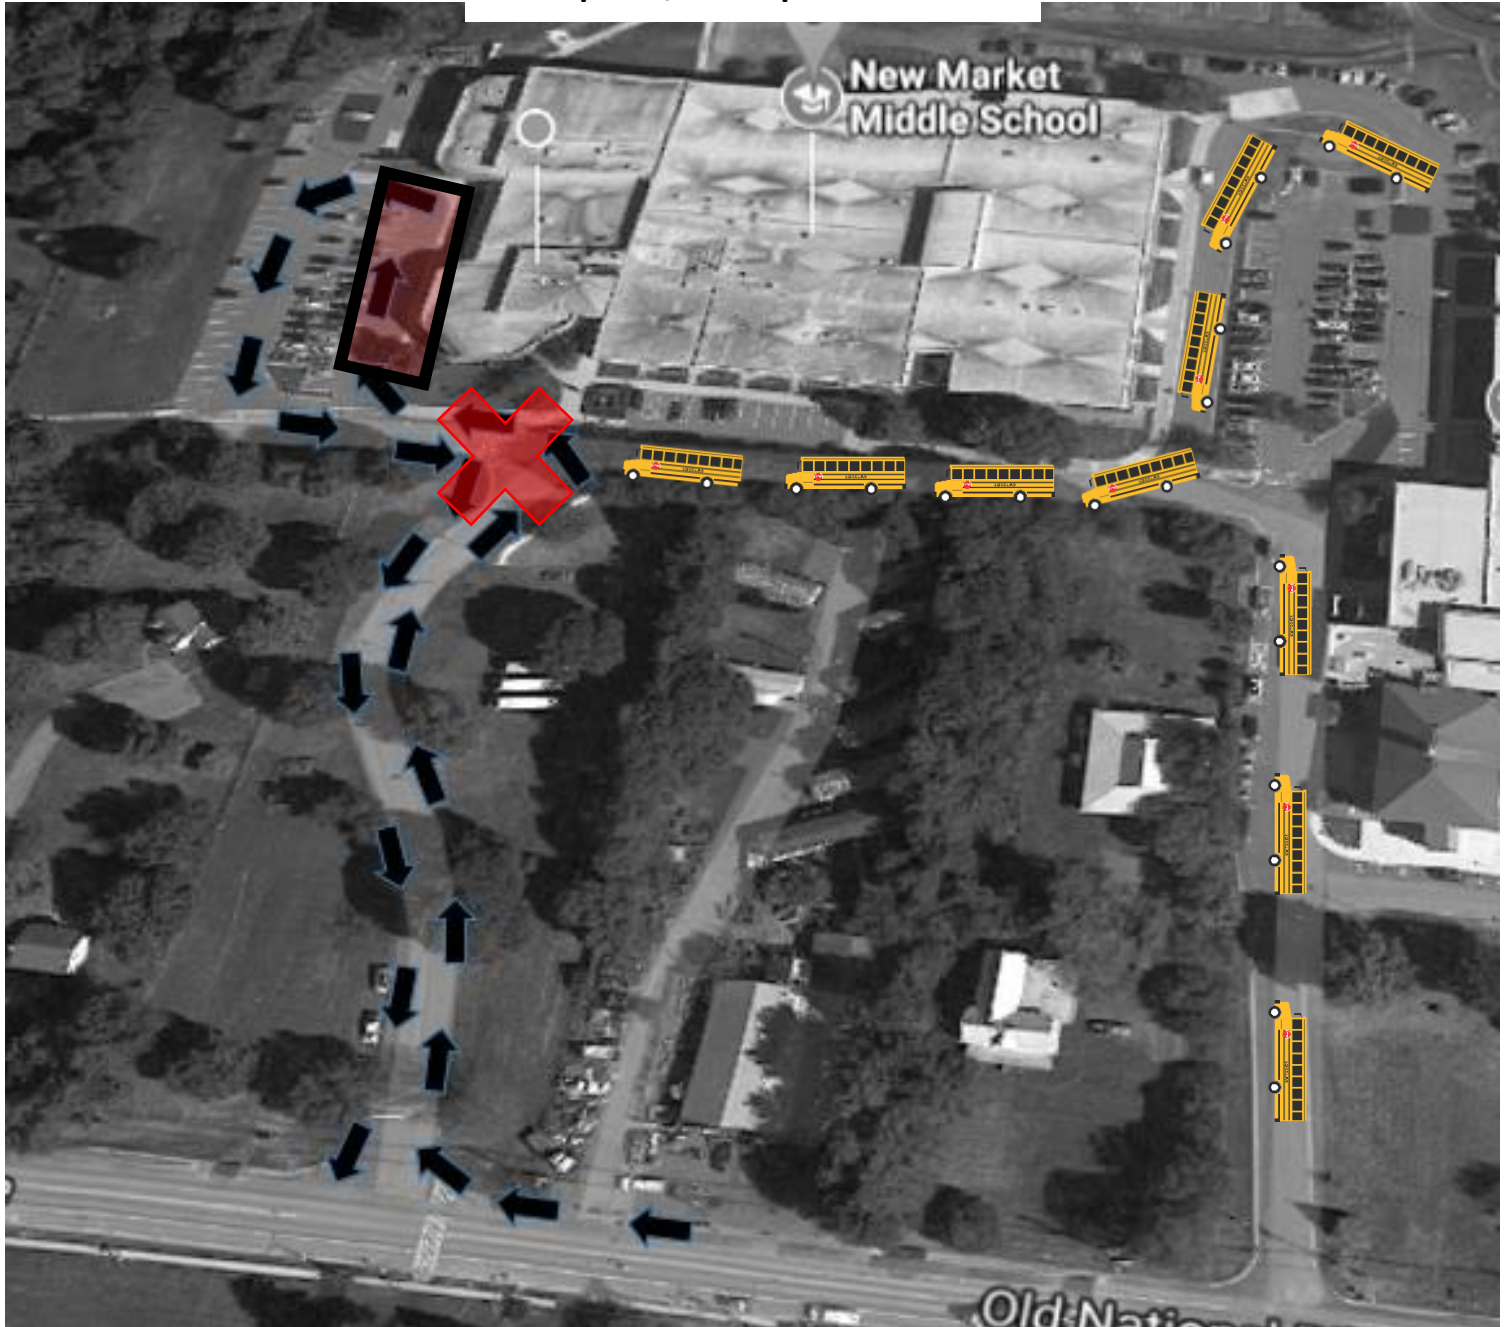

NEW MARKET MIDDLE SCHOOL Drop Off / Pick up Procedures

- Cars are expected to enter the NMMS main entrance and follow the road down toward the cafeteria entrance.
- **Student Drop-Off is in the boxed area at the cafeteria entrance.**
- Cars will follow the arrows and proceed around the staff parking lot before exiting back out the main entrance.

Safety is Paramount

Therefore,

1. Please **DO NOT** drop students off in the gravel lot
2. Please **DO NOT** attempt U-Turns
3. Please **DO NOT** enter through the Elementary School entrance to drop off or pick up students.
4. Specifically, **DO NOT** have students exit NMMS and walk through the elementary parking lot to meet their ride.